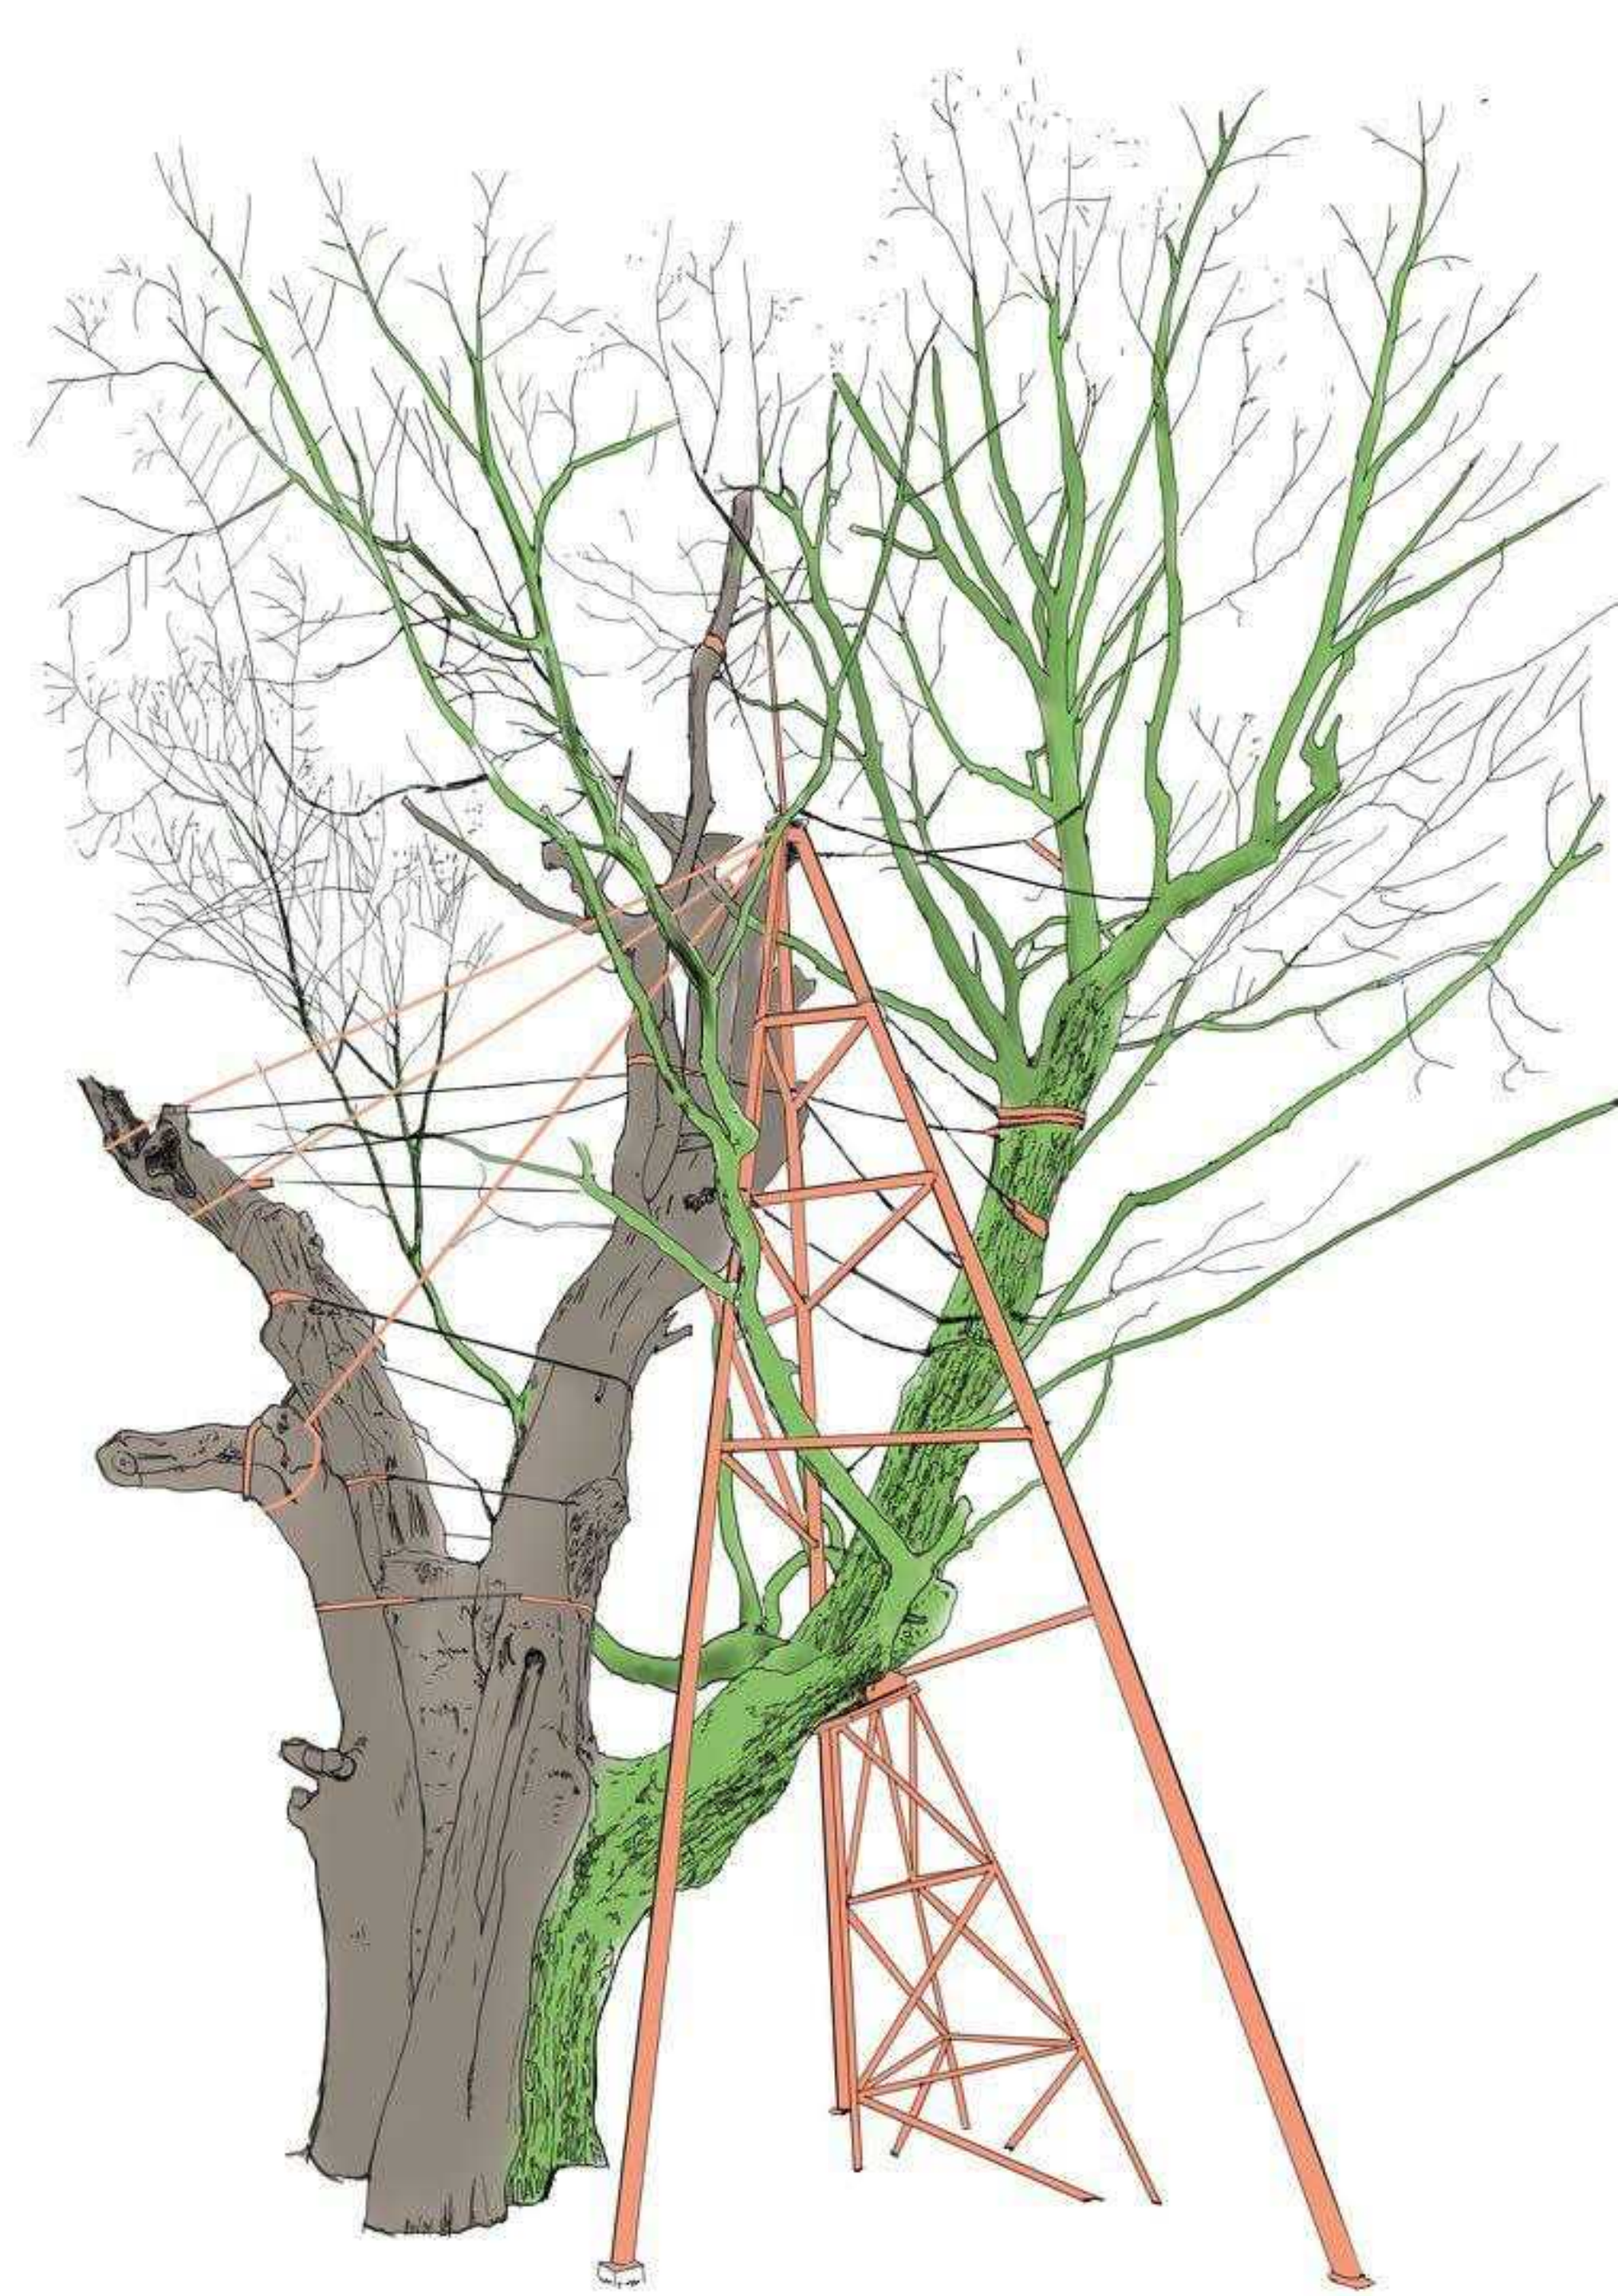

A photograph of a forest path in autumn. The path is covered in fallen leaves and leads into a dense forest of tall trees. The lighting is soft, suggesting a misty or overcast day. The text is overlaid on the upper part of the image.

Tree time versus human time

Trees can be partly dead, unlike animals

A tree can have a second life (an a third...)

Neville Fay (2002) według Raimbault (1995) i Lonsdale, (1999)

Development of the root system over tree's lifespan

An old oak from below

A rotten tree hollow:

A bioreactor that helps tree to live long and prosper

Adventitious root

Willow,
a lapsed pollard

Tassilolinde, Bavaria, 1300 year old

Oak Mieszko,
Warsaw

100 years of one tree's life