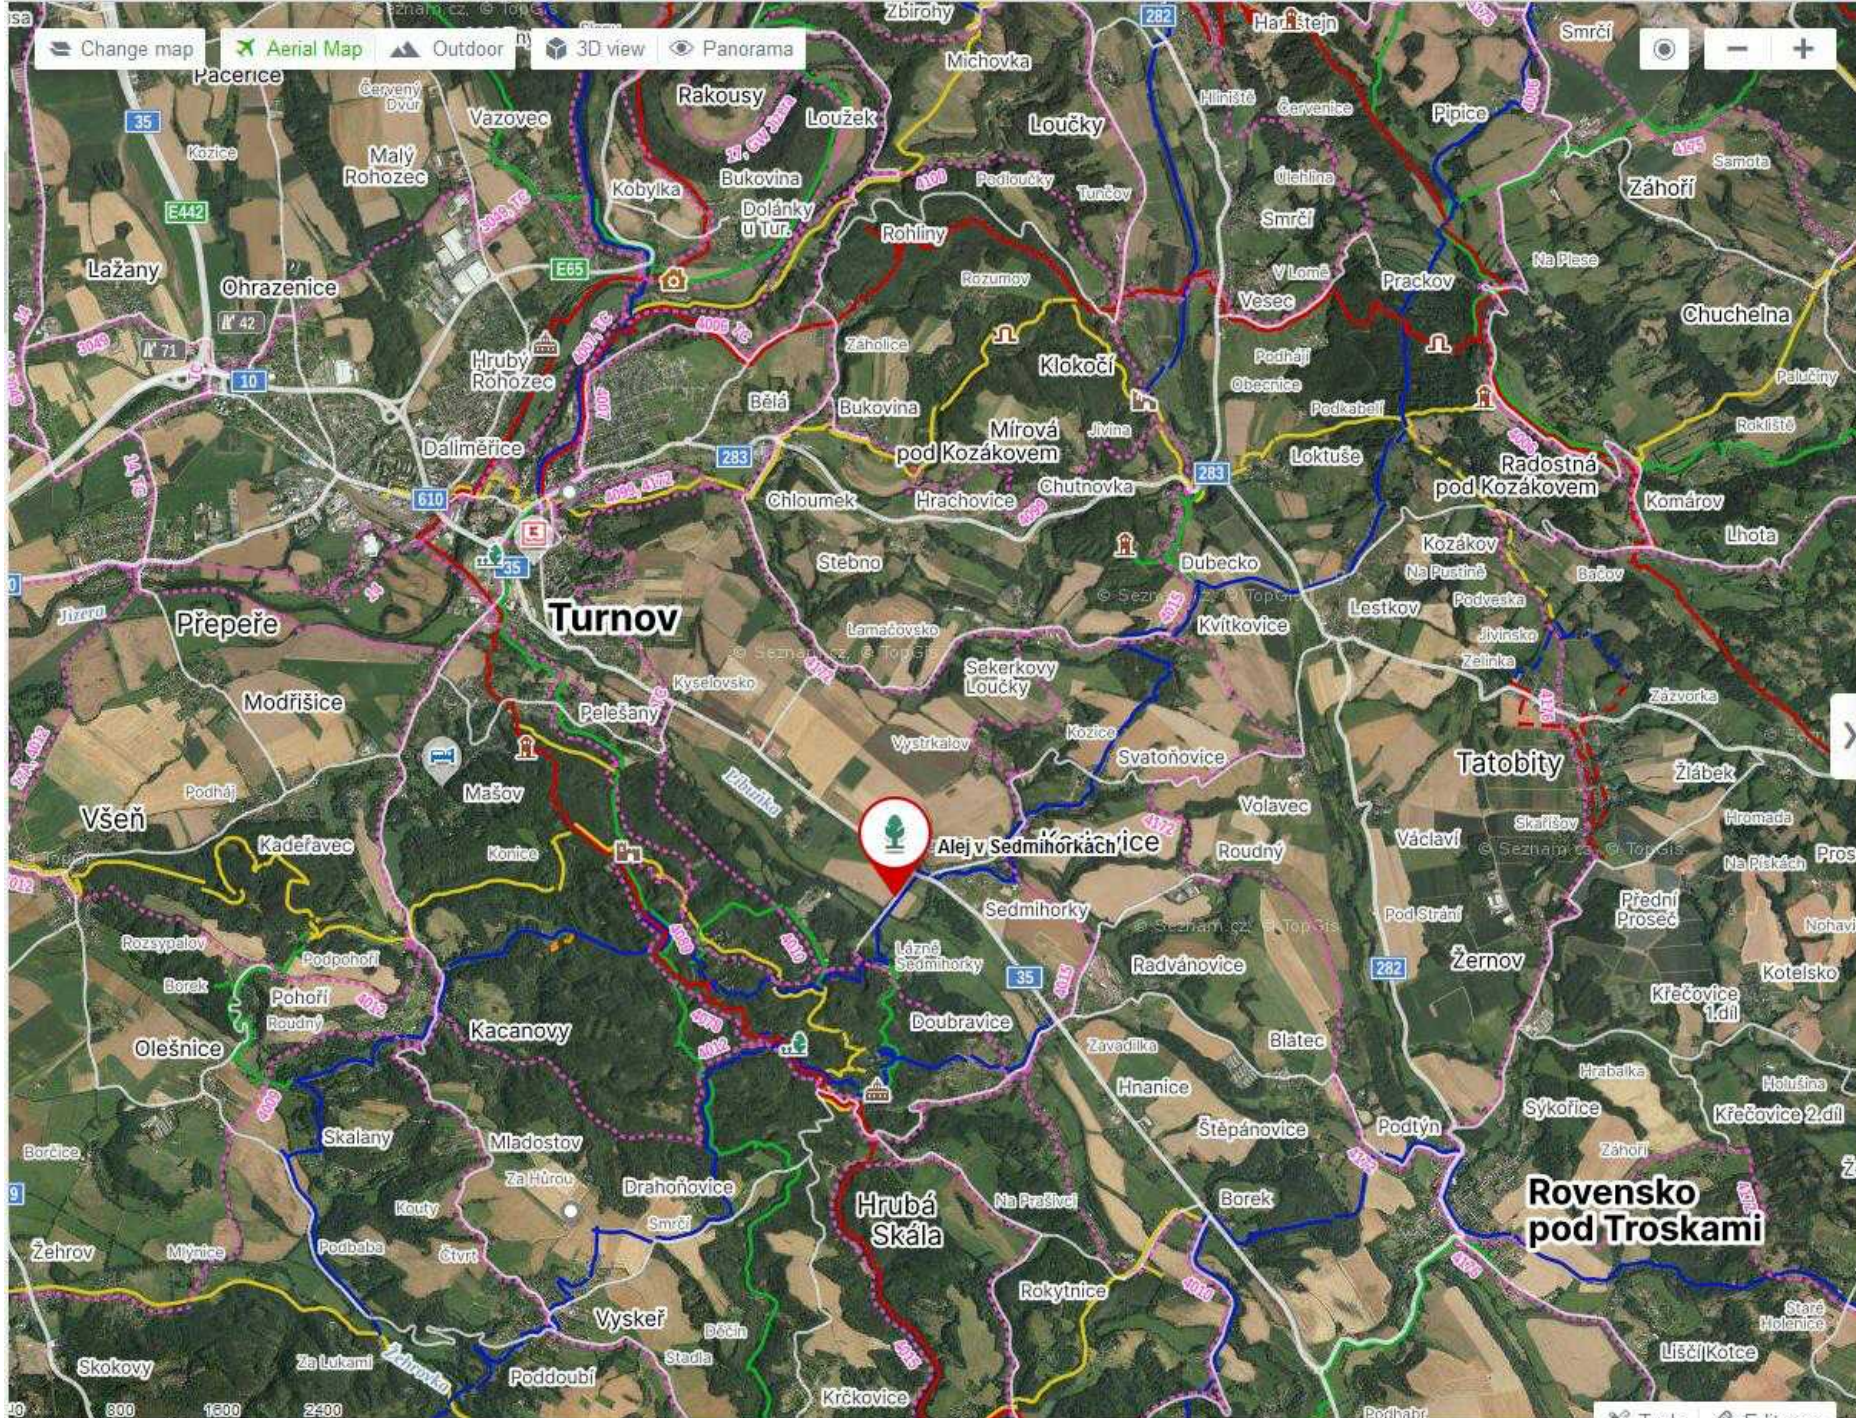

**Sakurová alej**  
5.0 Excellent 2 reviews  
Significant tree avenue  
Chudějnice, Czechia

**Memorable avenue of oaks in Hodkovičky**  
5.0 Excellent 2 reviews  
Significant tree avenue  
Prague - Kamýk, Czechia

**Císařská alej Jáchymov**  
4.9 Excellent 4 reviews  
Significant tree avenue  
Jáchymov, Czechia

**Valdštejnská alej**  
4.3 Great 2 reviews  
Significant tree avenue  
Zahrádky, Liberec Region, Czechia

**Knižecí alej**  
Significant tree avenue  
Tachov, Plzeň Region, Czechia

**Alej ve Střelecké ulici**  
Significant tree avenue

PANORAMA PHOTOS 3D VIEW

## Alej v Sedmihorkách

Lipová alej u Sedmihorek  
Significant tree avenue

Karlovice - Sedmihorky, Liberec Region, Czechia

- Directions
- Save
- Share
- Travel tips

1 review [Add review](#)

[Suggest data modification](#)