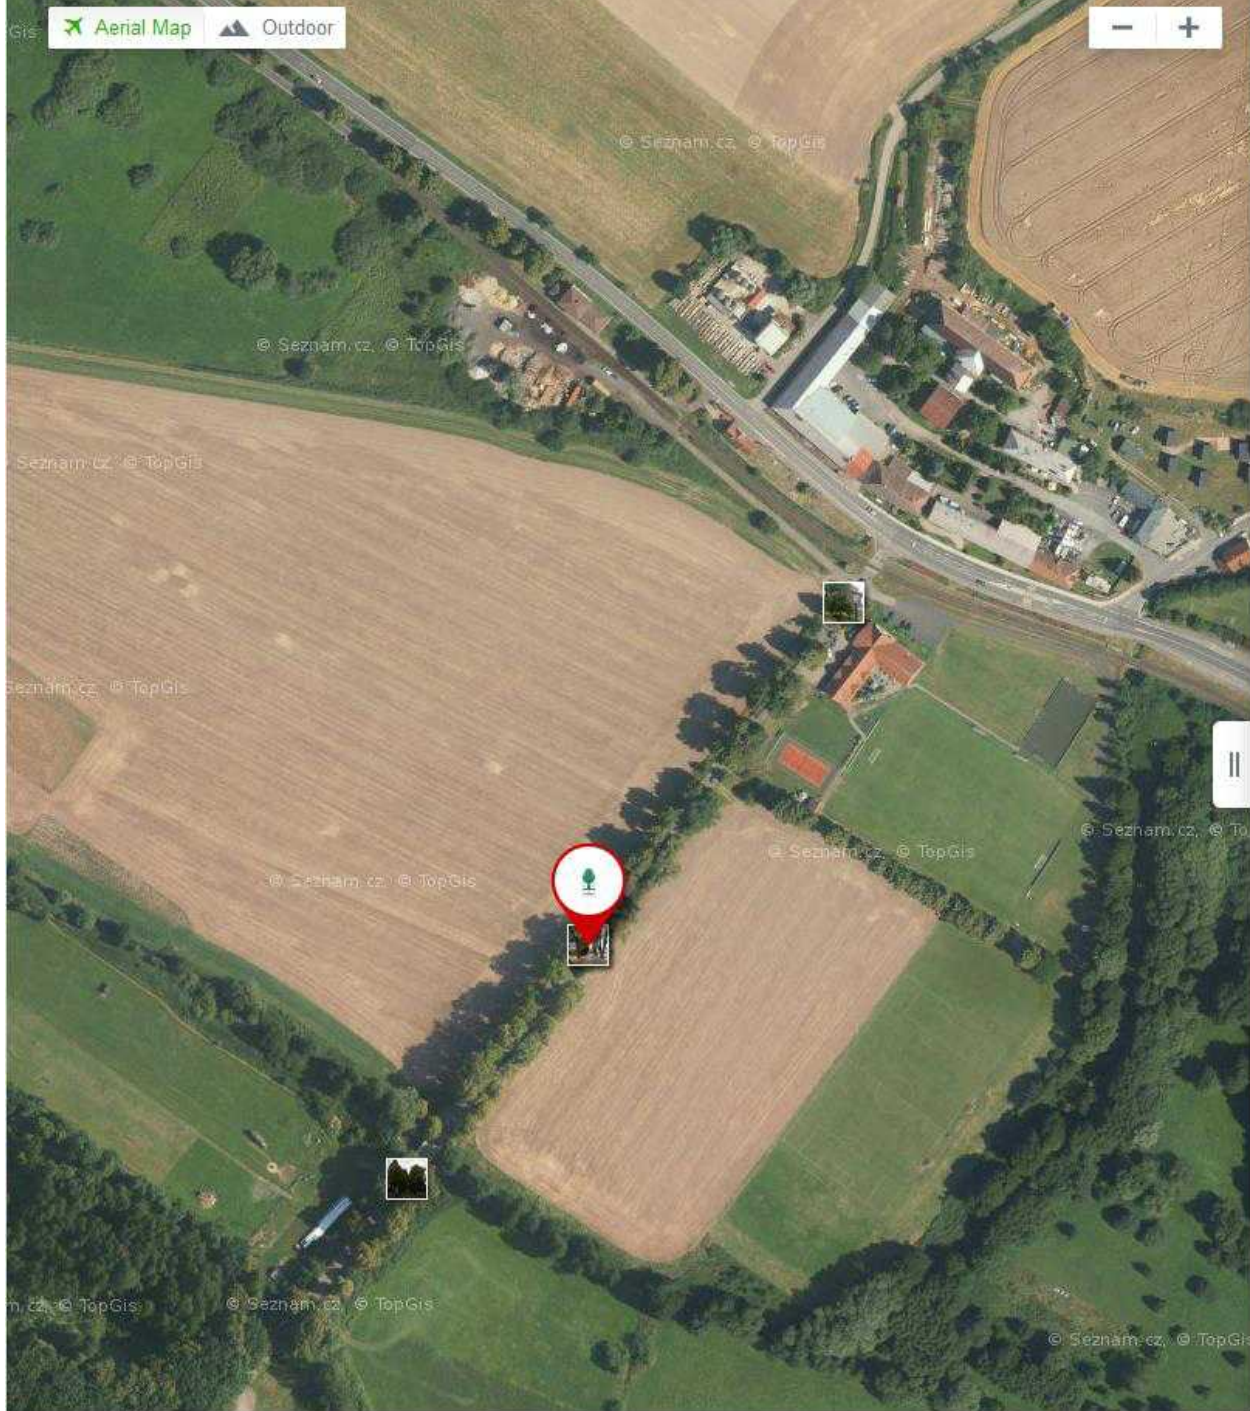

**Knižecí alej**  
Significant tree avenue  
Tachov, Plzeň Region, Czechia

**Alej ve Střelecké ulici**  
Significant tree avenue

PANORAMA PHOTOS 3D VIEW

Protected area: [Český ráj Protected Landscape](#)

Close Add photo Share

 **Alej v Sedmihorkách**

5 photos

Sort by: Default

Share your photos from that place with others

Add photo

5 photos